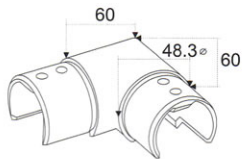

Code	Grade	Finish	Tube
U6313.48.S6	316	Satin	48.3