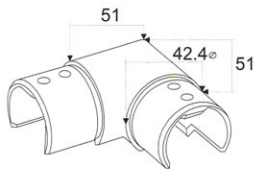

316 STAINLESS STEEL U-TUBING AND FITTINGS

Code	Grade	Finish	Tube
UTUBE.42.S6	316	Satin	42.4

Code	Grade	Finish	Tube
UTUBE.48.S6	316	Satin	48.3

Code	Grade	Finish	Tube
U6303.42.S6	316	Satin	42
U6303.42.S4	304	Satin	42

Code	Grade	Finish	Tube
U6303.48.S6	316	Satin	48

Code	Grade	Finish	Tube
U6313.42.S6	316	Satin	42.4
U6313.42.S6	304	Satin	42.4

Code	Grade	Finish	Tube
U6313.48.S6	316	Satin	48.3

Code	Grade	Finish	Tube
U6505.42.S6	316	Satin	42.4
U6505.42.S4	304	Satin	42.4