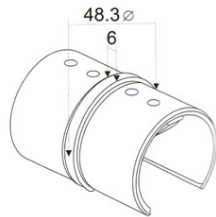

Code	Grade	Finish	Tube
U6505.48.S6	316	Satin	48.3

Code	Grade	Finish	Tube
U732.42.S6	316	Satin	42.4

Code	Grade	Finish	Tube
U732.48.S6	316	Satin	48.3

Code	Grade	Finish	Tube
U6790.42.S6	316	Satin	42.4
U6790.42.S4	304	Satin	42.4

Code	Grade	Finish	Tube
U6790.48.S6	316	Satin	48.3