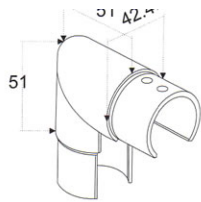

316 STAINLESS STEEL U-TUBING AND FITTINGS

Code	Grade	Finish	Tube
UTUBE.42.S6	316	Satin	42.4

Code	Grade	Finish	Tube
UTUBE.48.S6	316	Satin	48.3

Code	Grade	Finish	Tube
U6303.42.S6	316	Satin	42
U6303.42.S4	304	Satin	42

Code	Grade	Finish	Tube
U6790.48.S6	316	Satin	48.3