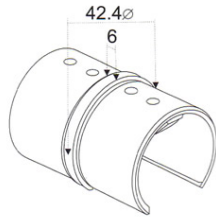

Code	Grade	Finish	Tube
U6303.48.S6	316	Satin	48

Code	Grade	Finish	Tube
U6313.42.S6	316	Satin	42.4
U6313.42.S6	304	Satin	42.4

Code	Grade	Finish	Tube
U6313.48.S6	316	Satin	48.3

Code	Grade	Finish	Tube
U6505.42.S6	316	Satin	42.4
U6505.42.S4	304	Satin	42.4

Code	Grade	Finish	Tube
U6505.48.S6	316	Satin	48.3

Code	Grade	Finish	Tube
U732.42.S6	316	Satin	42.4

Code	Grade	Finish	Tube
U732.48.S6	316	Satin	48.3

Code	Grade	Finish	Tube
U6790.42.S6	316	Satin	42.4
U6790.42.S4	304	Satin	42.4

Code	Grade	Finish	Tube
U6790.48.S6	316	Satin	48.3