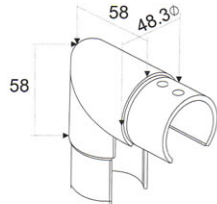

316 STAINLESS STEEL U-TUBING AND FITTINGS

Code	Grade	Finish	Tube
UTUBE.42.S6	316	Satin	42.4

Code	Grade	Finish	Tube
UTUBE.48.S6	316	Satin	48.3

Code	Grade	Finish	Tube
U6303.42.S6	316	Satin	42
U6303.42.S4	304	Satin	42

Code	Grade	Finish	Tube
U6303.48.S6	316	Satin	48

Code	Grade	Finish	Tube
U6313.42.S6	316	Satin	42.4
U6313.42.S6	304	Satin	42.4

Code	Grade	Finish	Tube
U6313.48.S6	316	Satin	48.3

Code	Grade	Finish	Tube
U6505.42.S6	316	Satin	42.4
U6505.42.S4	304	Satin	42.4

Code	Grade	Finish	Tube
U6790.48.S6	316	Satin	48.3