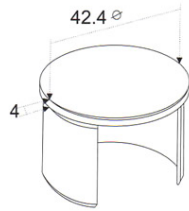

Code	Grade	Finish	Tube
U732.42.S6	316	Satin	42.4