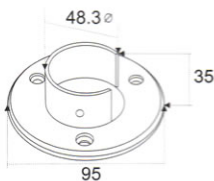

Code	Grade	Finish	Tube
U6303.48.S6	316	Satin	48

Code	Grade	Finish	Tube
U6313.42.S6	316	Satin	42.4
U6313.42.S6	304	Satin	42.4

Code	Grade	Finish	Tube
U6313.48.S6	316	Satin	48.3

Code	Grade	Finish	Tube
U6505.42.S6	316	Satin	42.4
U6505.42.S4	304	Satin	42.4