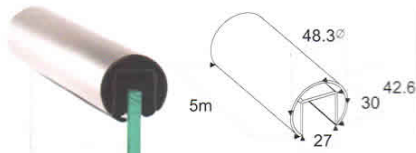

316 STAINLESS STEEL U-TUBING AND FITTINGS

Code	Grade	Finish	Tube
UTUBE.42.S6	316	Satin	42.4

Code	Grade	Finish	Tube
UTUBE.48.S6	316	Satin	48.3

Code	Grade	Finish	Tube
U6303.42.S6	316	Satin	42
U6303.42.S4	304	Satin	42

Code	Grade	Finish	Tube
U6303.48.S6	316	Satin	48

Code	Grade	Finish	Tube
U6313.42.S6	316	Satin	42.4
U6313.42.S6	304	Satin	42.4

Code	Grade	Finish	Tube
U6313.48.S6	316	Satin	48.3

Code	Grade	Finish	Tube
U6505.42.S6	316	Satin	42.4
U6505.42.S4	304	Satin	42.4