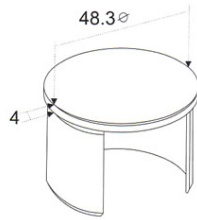

Code	Grade	Finish	Tube
U732.48.S6	316	Satin	48.3