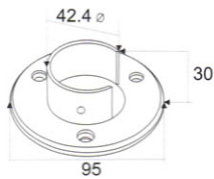

Code	Grade	Finish	Tube
U6505.42.S6	316	Satin	42.4
U6505.42.S4	304	Satin	42.4