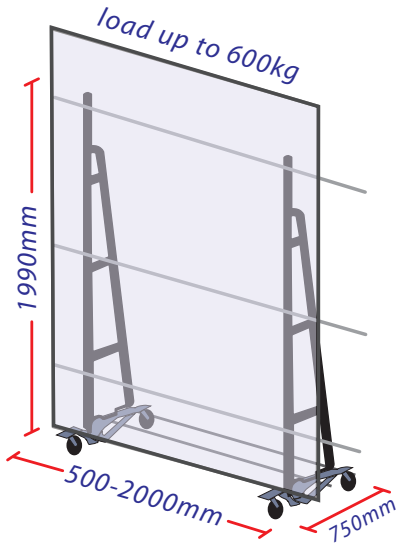

## Dimensions

## Flexi-Trolley 600 [AGT36]

The Flexi-Trolley 600 is a highly versatile glass carrier that makes transporting plate glass a one-man job.

With a flexible length up to 2000mm and four different height positions, the Flexi-Trolley 600 is designed to carry a broad variety of glass sizes and thickness weighing up to 600kg.

## Features

- Capacity: 600kg
- Dimensions: 500-2000mm (l) x 750mm (w) x 1990mm (h)
- Shelf width: 60mm, 110mm or 250mm (with optional widening fixture)
- 3 support bars with 4 height options: 200mm, 580mm, 1020mm, 1820mm
- Ground clearance (to the base of shelf): 110mm
- Two braked wheels
- Weight: 52kg