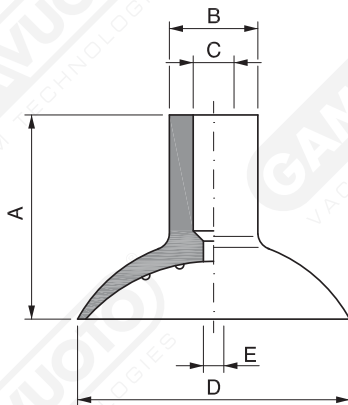

Ventose VC-LINE

VC-LINE suction cups

VENTOSE
SUCTION CUPS

Ventose sferiche senza supporto

*Spherical suction cups
without support*

art. VC

Art.	A	B	C	D	E
VC 30	36	14	9	30	5
VC 42	37	18	12	42	5
VC 50	40	20	12	50	6
VC 60	42	22	12	60	6
VC 80	45	26	12	80	6
VC 100	50	28	12	100	6