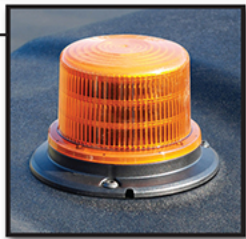

# CURTIS CAB SYSTEM FOR JOHN DEERE GATOR XUV 825i S4

### ROOF MOUNT LED STROBE LIGHT

360° Low profile strobe light featuring Lexan® lens mounts to any flat surface on the roof of your vehicle. Fast and easy installation, weather-resistant and everything needed to mount is in the kit. Three different flash modes.

### DIRECTIONAL LED SWIVEL DOME LIGHT

Super Bright LED Dome Light can Spin, Swivel and Tilt to Direct Light to where you need it most.