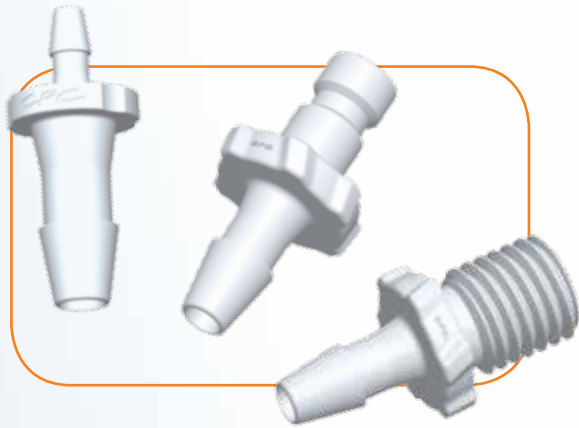

FitQuik™ Connectors

FitQuik™ Connectors

FitQuik™ Connectors from Colder Products Company are high quality fittings for leak-free tubing connections. These precision molded fittings are designed to eliminate tubing leak points in applications such as medical devices, analytical instrumentation or air-driven equipment.