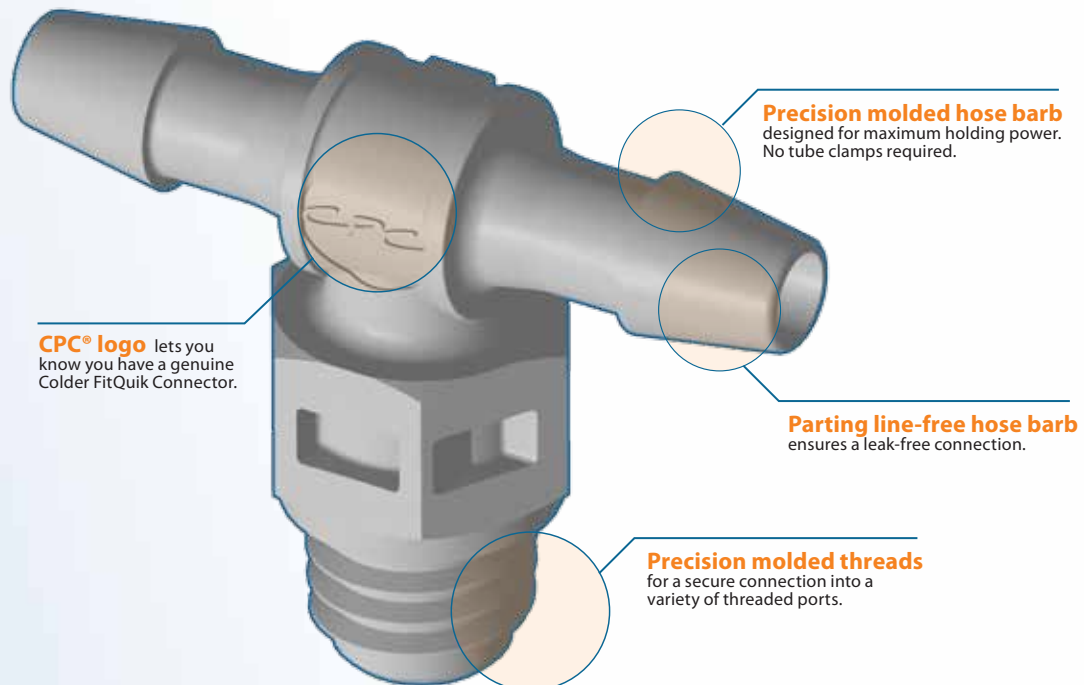

FitQuik™ Connectors

FitQuik™ Connectors

FitQuik™ Connectors from Colder Products Company are high quality fittings for leak-free tubing connections. These precision molded fittings are designed to eliminate tubing leak points in applications such as medical devices, analytical instrumentation or air-driven equipment.

Cost-competitive FitQuik Connectors are offered in many standard configurations or in custom designs to meet unique customer specifications.

Designed to Fit

Quality FitQuik™ Connectors are instrumentation grade fittings that ensure a secure fit in even the most demanding applications. These fittings feature precise hose barbs and thread forms to ensure the right fit, every time.