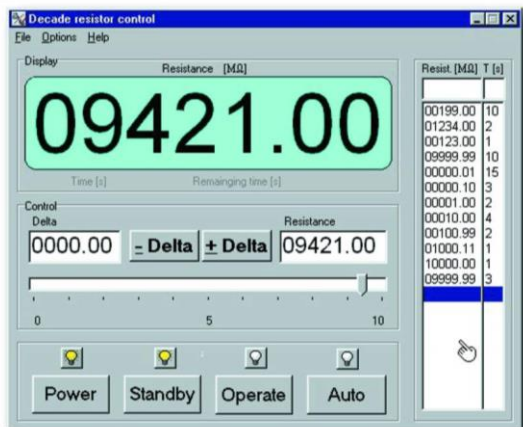

Main features of *Calpro CR10* software are:

- remote control of the CR10 Calibrator: setting output resistance value, control switching "operate/standby" status, setting the deviation value in calibrator memory and multiple decrease or increase output resistance by set of deviation value,
- programming and edition up to 20th resistance values in the table and then manual or automatic generation with programmed time interval,
- customer data base of tested meters.

TECHNICAL PARAMETERS OF CR10 CALIBRATOR

Settings range	Resolution	Basic error	Maximum working voltage
0.01...0.10MΩ	0.01MΩ	0.05% of setting value	100V
0.11...10.00MΩ		0.1% of setting value	1000V
10.01...1000.00MΩ		0.3% of setting value	2500V
1001...10000.00MΩ		0.5% of setting value	2500V
Temperature coefficient of resistance in range +5...+40°C			0.005%/°C @ R<100MΩ 0.03%/°C @ R>100MΩ
Voltage coefficient of resistance			0.0006%/V
Power supply			230V±10% / 45...65Hz / 30VA
Weight and dimensions			8kg i 371x150x342mm

Calmet sp. z o.o.
Kukulcza 18, 65-472 Zielona Gora, Poland
Phone +48 68 324 04 56 Fax +48 68 324 04 57
E-mail: mail@calmet.com.pl Web access: http://www.calmet.com.pl