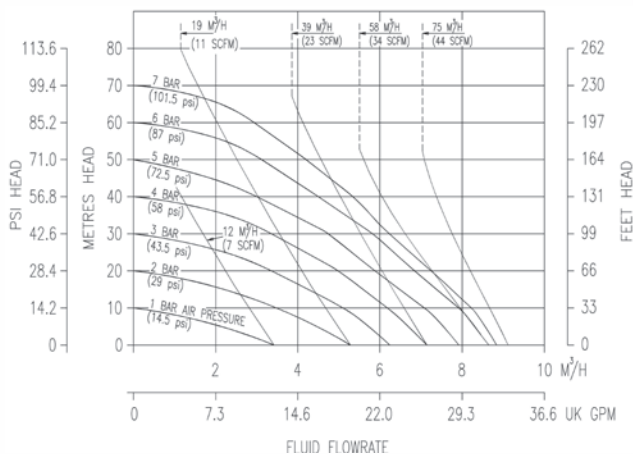

The pumps are **intrinsically safe, lube-free as standard** and operate up to 7 bar pressure. The BLAGDON PTFE range have the **ability to run dry** without any safety issues.

The ease of maintenance of these pumps, **reduces down-time** for the End User and having **flanged fluid connectors** also significantly reduces any risk of damage to pipework connections.

TECHNICAL INFORMATION - SPECIFICATION

FLUID CONNECTIONS	CAPACITY	MAX SOLIDS	MAX. DISCHARGE HEAD	DISPLACEMENT/STROKE
1" ANSI 150 FLANGE ALSO AVAILABLE IN: 1" BSP (F) 1" NPT (F)	0 - 136 Litres/Minute (0 - 30 Gallons/Minute)	3mm (1/8")	88 Metres (289 ft)	0.475 Litres (0.1 UK Gallons)
MAX. WORKING PRESSURE	AIR INLET	TEMPERATURE LIMITS		PUMP WEIGHTS
7.0 Bar (100 psi)	3/8" BSP (F) 3/8" NPT (F)	100°C VIRGIN & CONDUCTIVE		VIRGIN PTFE: 37 KG CONDUCTIVE PTFE: 40 KG

(Technical Specification refers to 1" model.)

BLAGDON CONDUCTIVE PUMPS are available in 1/2" and 1" Virgin PTFE and Conductive PTFE.

PERFORMANCE CURVE

(Performance Curve refers to 1" model.)

For further details, please contact your Local Distributor.