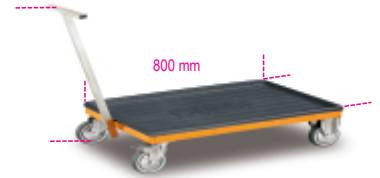

CD23S

Caddy trolley

Main features:

- ABS-coated worktop designed to match tool chests C22S, C23S, C23SC, C23ST
- Removable handle, can be stored underneath chassis.
- Four castors, Ø 100 mm: 2 fixed and 2 steering (one with brake).
- Maximum load capacity: 250 kg.

 14 kg

		art.
	023000610	CD23S