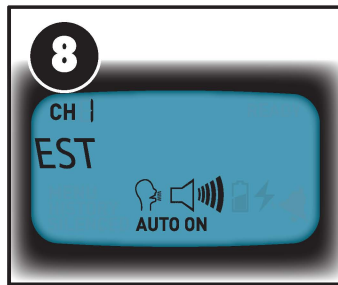

ENTER TIME ZONE