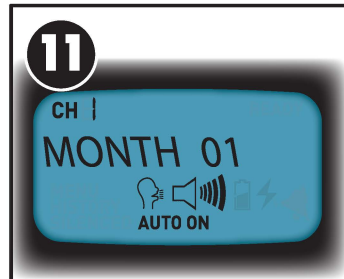

# Quick Start Guide

REMOVE BELT CLIP

INSERT BATTERIES

PRESS "LISTEN" TO SILENCE

PRESS MENU

ENTER QUICK SETUP

ENTER FIPS CODE

**6** call the national weather service toll free at 1-888-697-7263 or visit the website: [www.weather.gov/nwr/indexnw.htm#sametable](http://www.weather.gov/nwr/indexnw.htm#sametable)

MY FIPS CODE \_\_\_\_\_

SCAN FOR CHANNEL

ENTER TIME ZONE

DAYLIGHT SAVING TIME

ENTER CURRENT TIME

ENTER CURRENT DATE

*To explore other features, as well as safety and care instructions, we encourage you to read through the full user manual.*