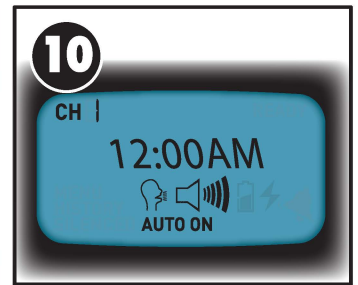

# Quick Start Guide

REMOVE BELT CLIP

INSERT BATTERIES

PRESS "LISTEN" TO SILENCE

PRESS MENU

ENTER QUICK SETUP

ENTER FIPS CODE

**6** call the national weather service toll free at 1-888-697-7263 or visit the website: [www.weather.gov/nwr/indexnw.htm#sametable](http://www.weather.gov/nwr/indexnw.htm#sametable)

MY FIPS CODE \_\_\_\_\_

SCAN FOR CHANNEL

ENTER TIME ZONE

DAYLIGHT SAVING TIME

ENTER CURRENT TIME

ENTER CURRENT DATE

*To explore other features, as well as safety and care instructions, we encourage you to read through the full user manual.*