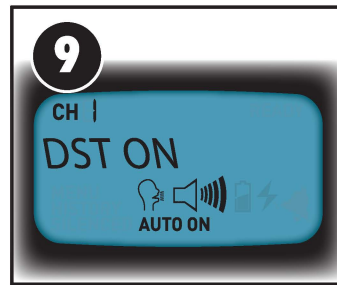

# Quick Start Guide

REMOVE BELT CLIP

INSERT BATTERIES

PRESS "LISTEN" TO SILENCE

PRESS MENU

ENTER QUICK SETUP

ENTER FIPS CODE

**6** call the national weather service toll free at 1-888-697-7263 or visit the website: [www.weather.gov/nwr/indexnw.htm#sametable](http://www.weather.gov/nwr/indexnw.htm#sametable)

MY FIPS CODE \_\_\_\_\_

SCAN FOR CHANNEL

ENTER TIME ZONE

DAYLIGHT SAVING TIME

ENTER CURRENT TIME

ENTER CURRENT DATE

*To explore other features, as well as safety and care instructions, we encourage you to read through the full user manual.*