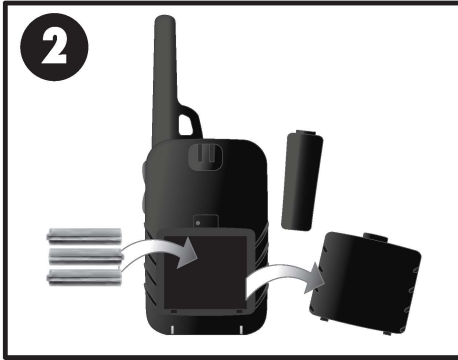

# Quick Start Guide

REMOVE BELT CLIP

INSERT BATTERIES

PRESS "LISTEN" TO SILENCE

PRESS MENU

ENTER QUICK SETUP

ENTER FIPS CODE

**6** call the national weather service toll free at 1-888-697-7263 or visit the website: [www.weather.gov/nwr/indexnw.htm#sametable](http://www.weather.gov/nwr/indexnw.htm#sametable)