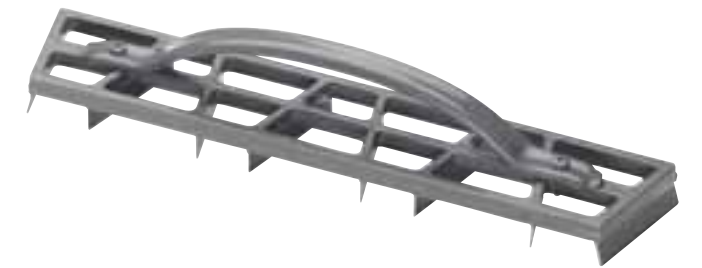

PIALLA IN ALLUMINIO
ALUMINIUM PLANE
GUILLAUME EN ALUMINIUM

ART.	cm	
16450	7 × 47	6