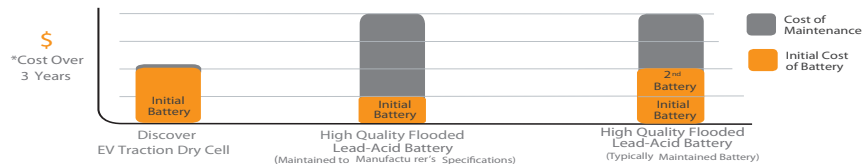

Related Item:

QuiQ Programmer (Kit No. 2915230):

- Modify the charge algorithm in your QuiQ charger

Features/Benefits:

- Kit includes USB cable and interface module
- Reprogramming Software
  - Add or remove a charge algorithm
  - Select different charge algorithm for charging