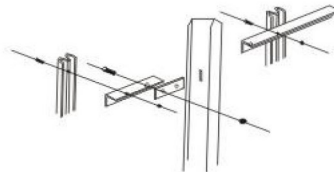

Palisade Fence

HUANGUANG FENCE

"D" section Pale

1 2 3 4 5

Pale Heads

- 1.Square top
- 2.Triple pointed top
- 3.Single pointed top
- 4.Round top
- 5.Round and Notch top

"W" section Pale

1 2 3 4

W Section is available in
3 thicknesses
2.0mm—General Purpose
2.50mm—Security Purpose
3.00mm—Special Order.

Pale Heads

- 1.Triple pointed top
- 2.Single pointed top
- 3.Round and Notch top

Installation