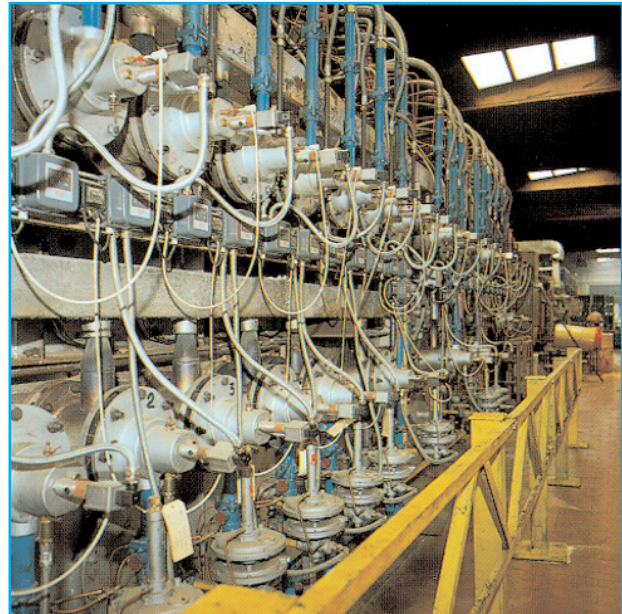

Heat treat furnace with recuperative, radiant burners, model SER
(Bontempi Vibo)