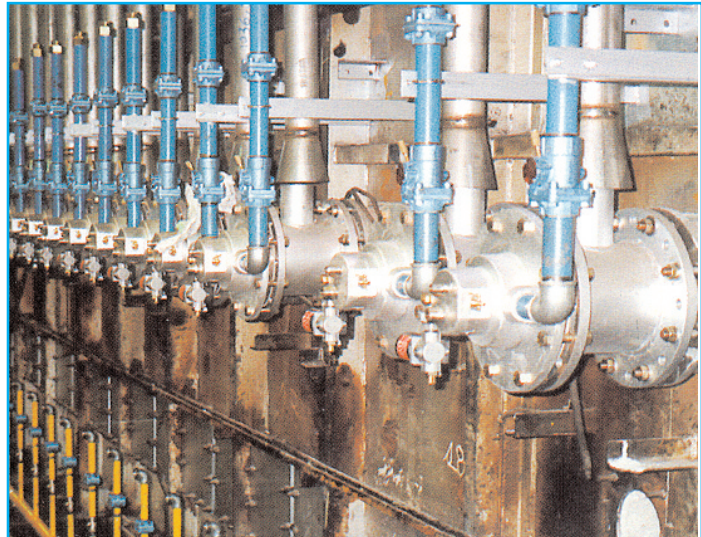

Dish baking furnace with recuperative, radiant burners, model SER (Poppi Eurotech)

Copper tube heat treat furnace  
with recuperative, radiant tube  
burners, model SER  
*(Europa Metalli)*

Heat treat furnace for strips  
with recuperative, radiant  
burners, model SER  
*(Europa Metalli)*