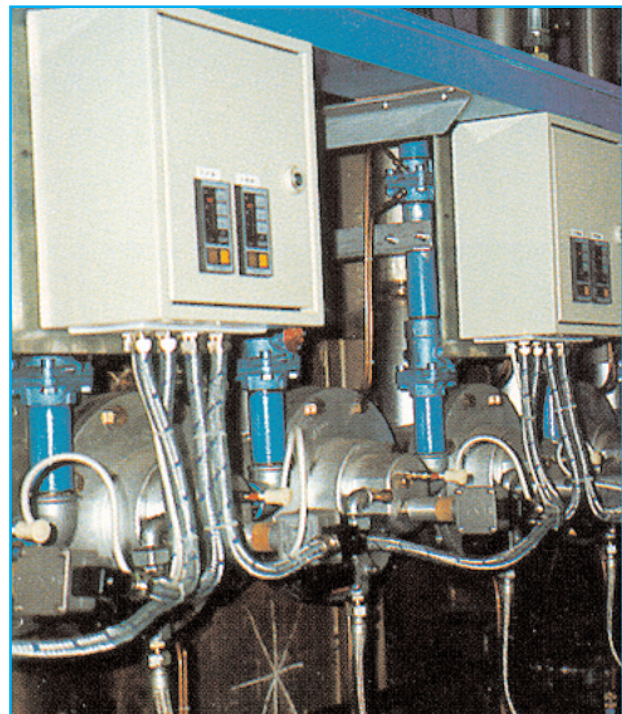

Dish baking furnace with recuperative, radiant burners, model SER (Poppi Eurotech)

Copper tube heat treat furnace  
with recuperative, radiant tube  
burners, model SER  
*(Europa Metalli)*

Heat treat furnace for strips  
with recuperative, radiant  
burners, model SER  
*(Europa Metalli)*