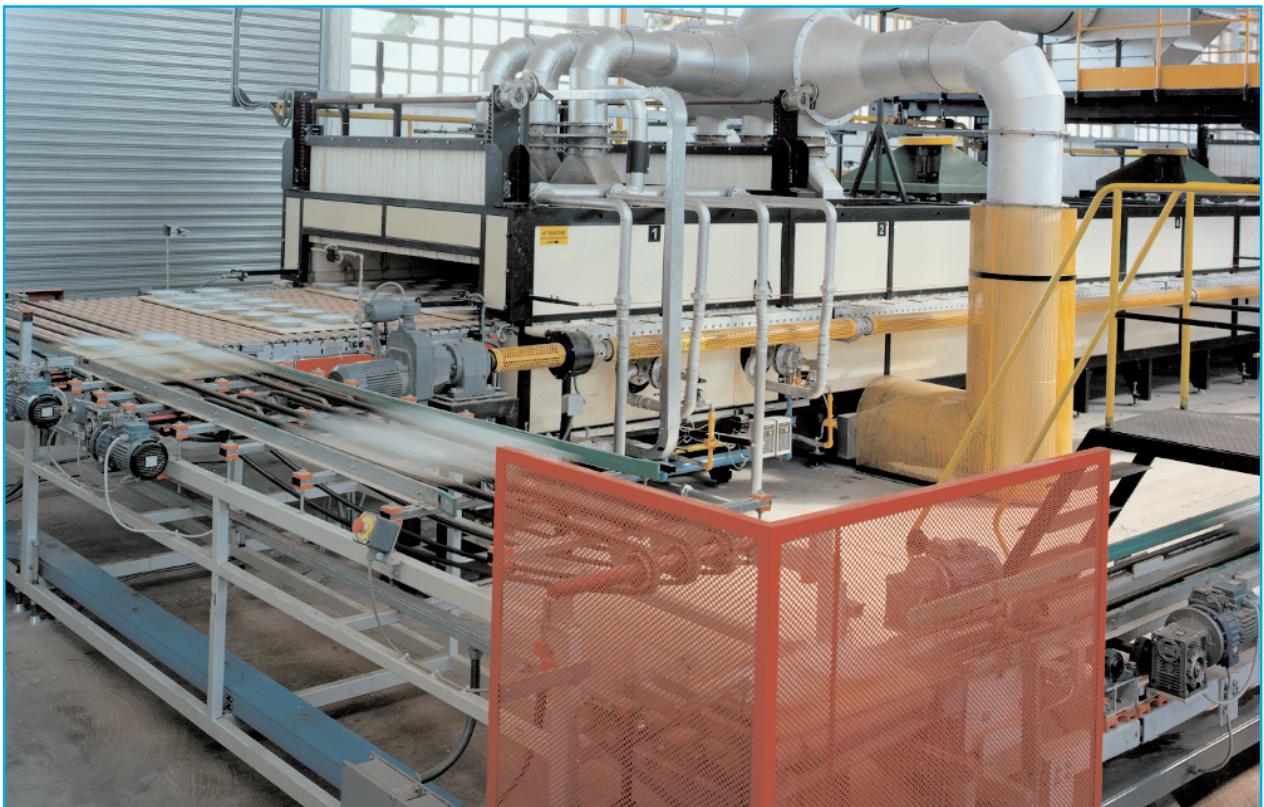

# RADIANT TUBES

Glass tempering furnace  
with recuperative, radiant  
burners, model SER  
(Poppi Eurotech)

Glass tempering furnace  
with recuperative, radiant  
burners, model SER  
(Poppi Eurotech)

Heat treat furnace for strips  
with recuperative, radiant  
burners, model SER  
(Falck)

Dish baking furnace with recuperative, radiant burners, model SER (Poppi Eurotech)

Copper tube heat treat furnace  
with recuperative, radiant tube  
burners, model SER  
*(Europa Metalli)*

Heat treat furnace for strips  
with recuperative, radiant  
burners, model SER  
*(Europa Metalli)*

Heat treat furnace with recuperative, radiant burners, model SER  
(Bontempi Vibo)

Copper tube heat treat furnace with recuperative, radiant burners, model SER  
(Europa Metalli)