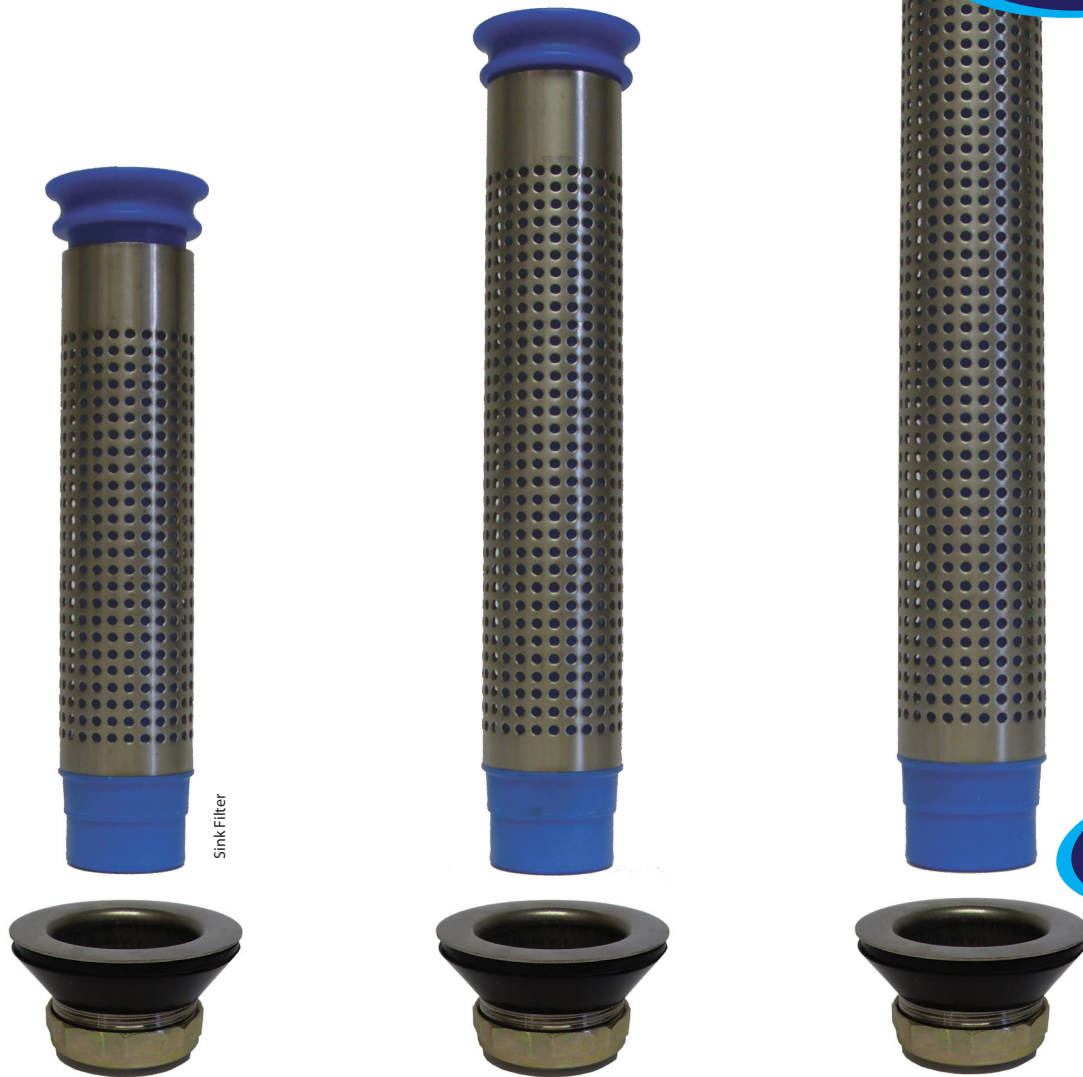

*Your first step
to Protect the Drainage System*

Environmental
Products & Services Ltd.
www.EPAS-Ltd.com

Sink Filters

and Universal Sink Waste Outlet Adaptor

- ✓ Simple means of preventing problems in your drain system

Manufactured from
304 Stainless Steel and
Polypropylene

Sink Filter

Universal Waste
Outlet Adaptor

ISO Certifications

Members of