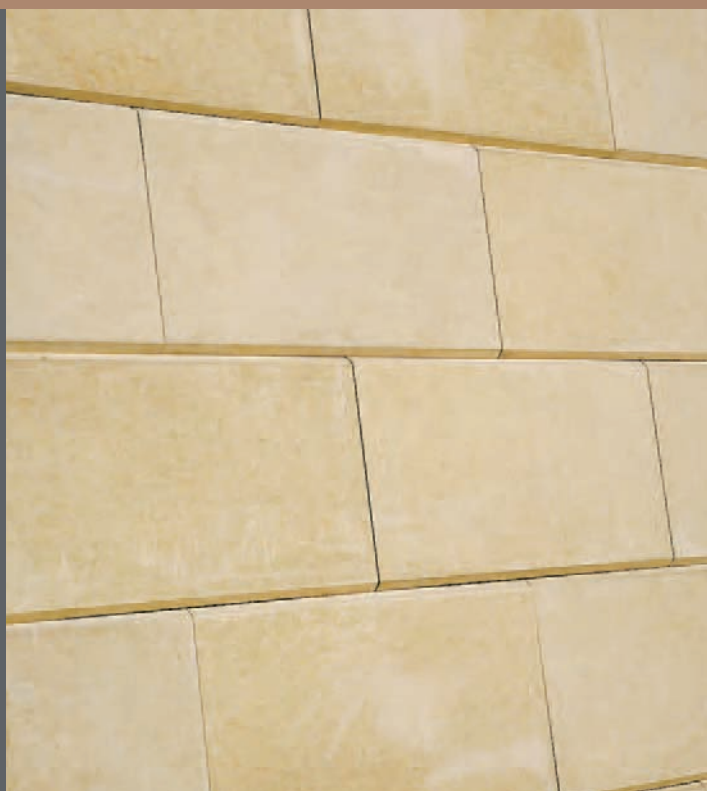

PIETRA LECCESE BISELLATA
SU 4 LATI LECCE LIMESTONE,
BEVELED 4 SIDES