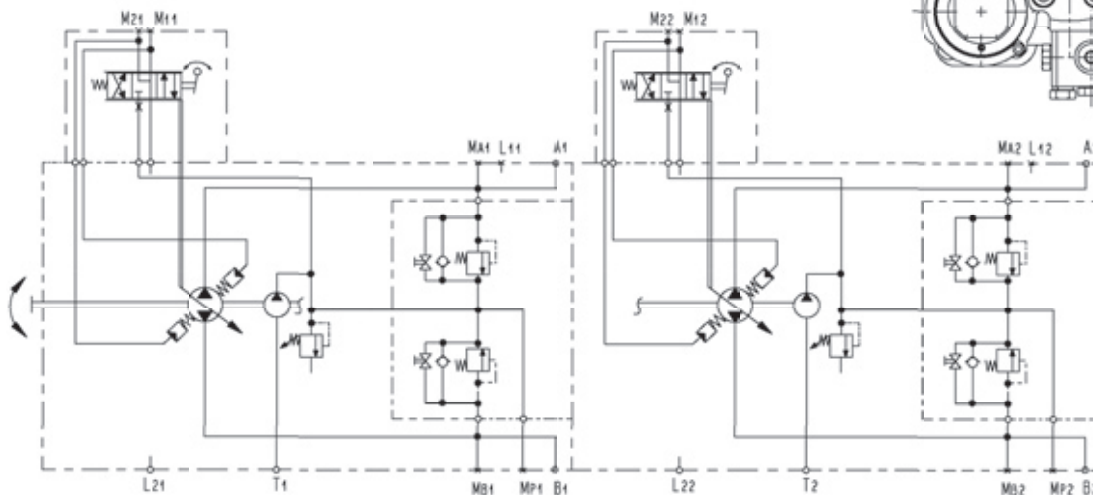

TANDEM AXIAL PISTON PUMPS PV

CLOSED CIRCUIT

Type PV-23 + PV-23, PV-22 + PV-22, PV-20 + PV-20

3COM[®]
3COM - GTN HYDRAULICS

TANDEM TYPE

OTHER TECHNICAL DETAILS SEE ON AXIAL PISTON PUMPS PVK-SHORT VERSION