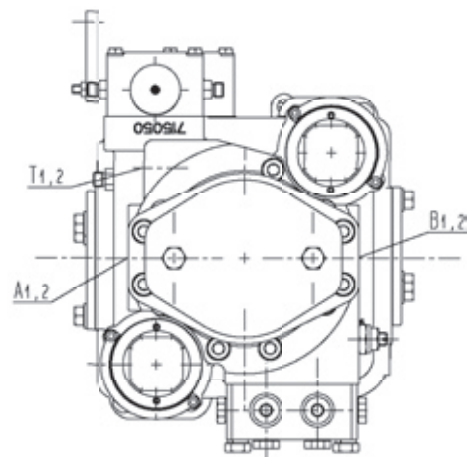

TANDEM AXIAL PISTON PUMPS PV

CLOSED CIRCUIT

Type PV-23 + PV-23, PV-22 + PV-22, PV-20 + PV-20

3COM[®]
3COM - GTN HYDRAULICS

TANDEM TYPE

OTHER TECHNICAL DETAILS SEE ON AXIAL PISTON PUMPS PVK-SHORT VERSION