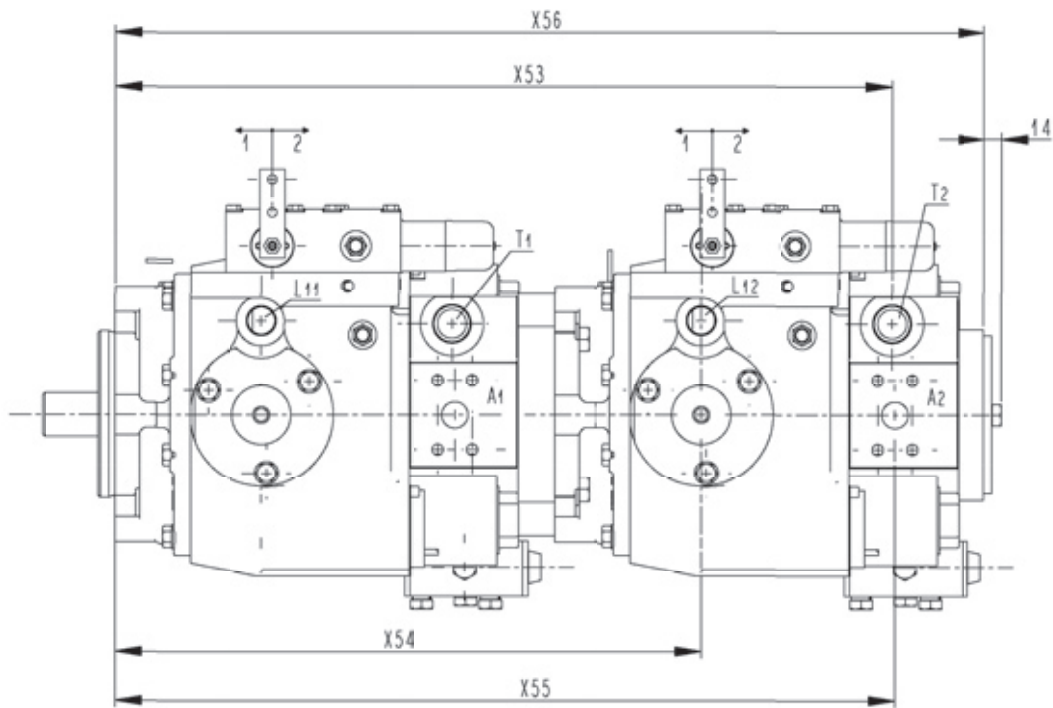

TANDEM AXIAL PISTON PUMPS PV

CLOSED CIRCUIT

Type PV-23 + PV-23, PV-22 + PV-22, PV-20 + PV-20

3COM[®]
3COM - GTN HYDRAULICS

TANDEM TYPE

OTHER TECHNICAL DETAILS SEE ON AXIAL PISTON PUMPS PVK-SHORT VERSION